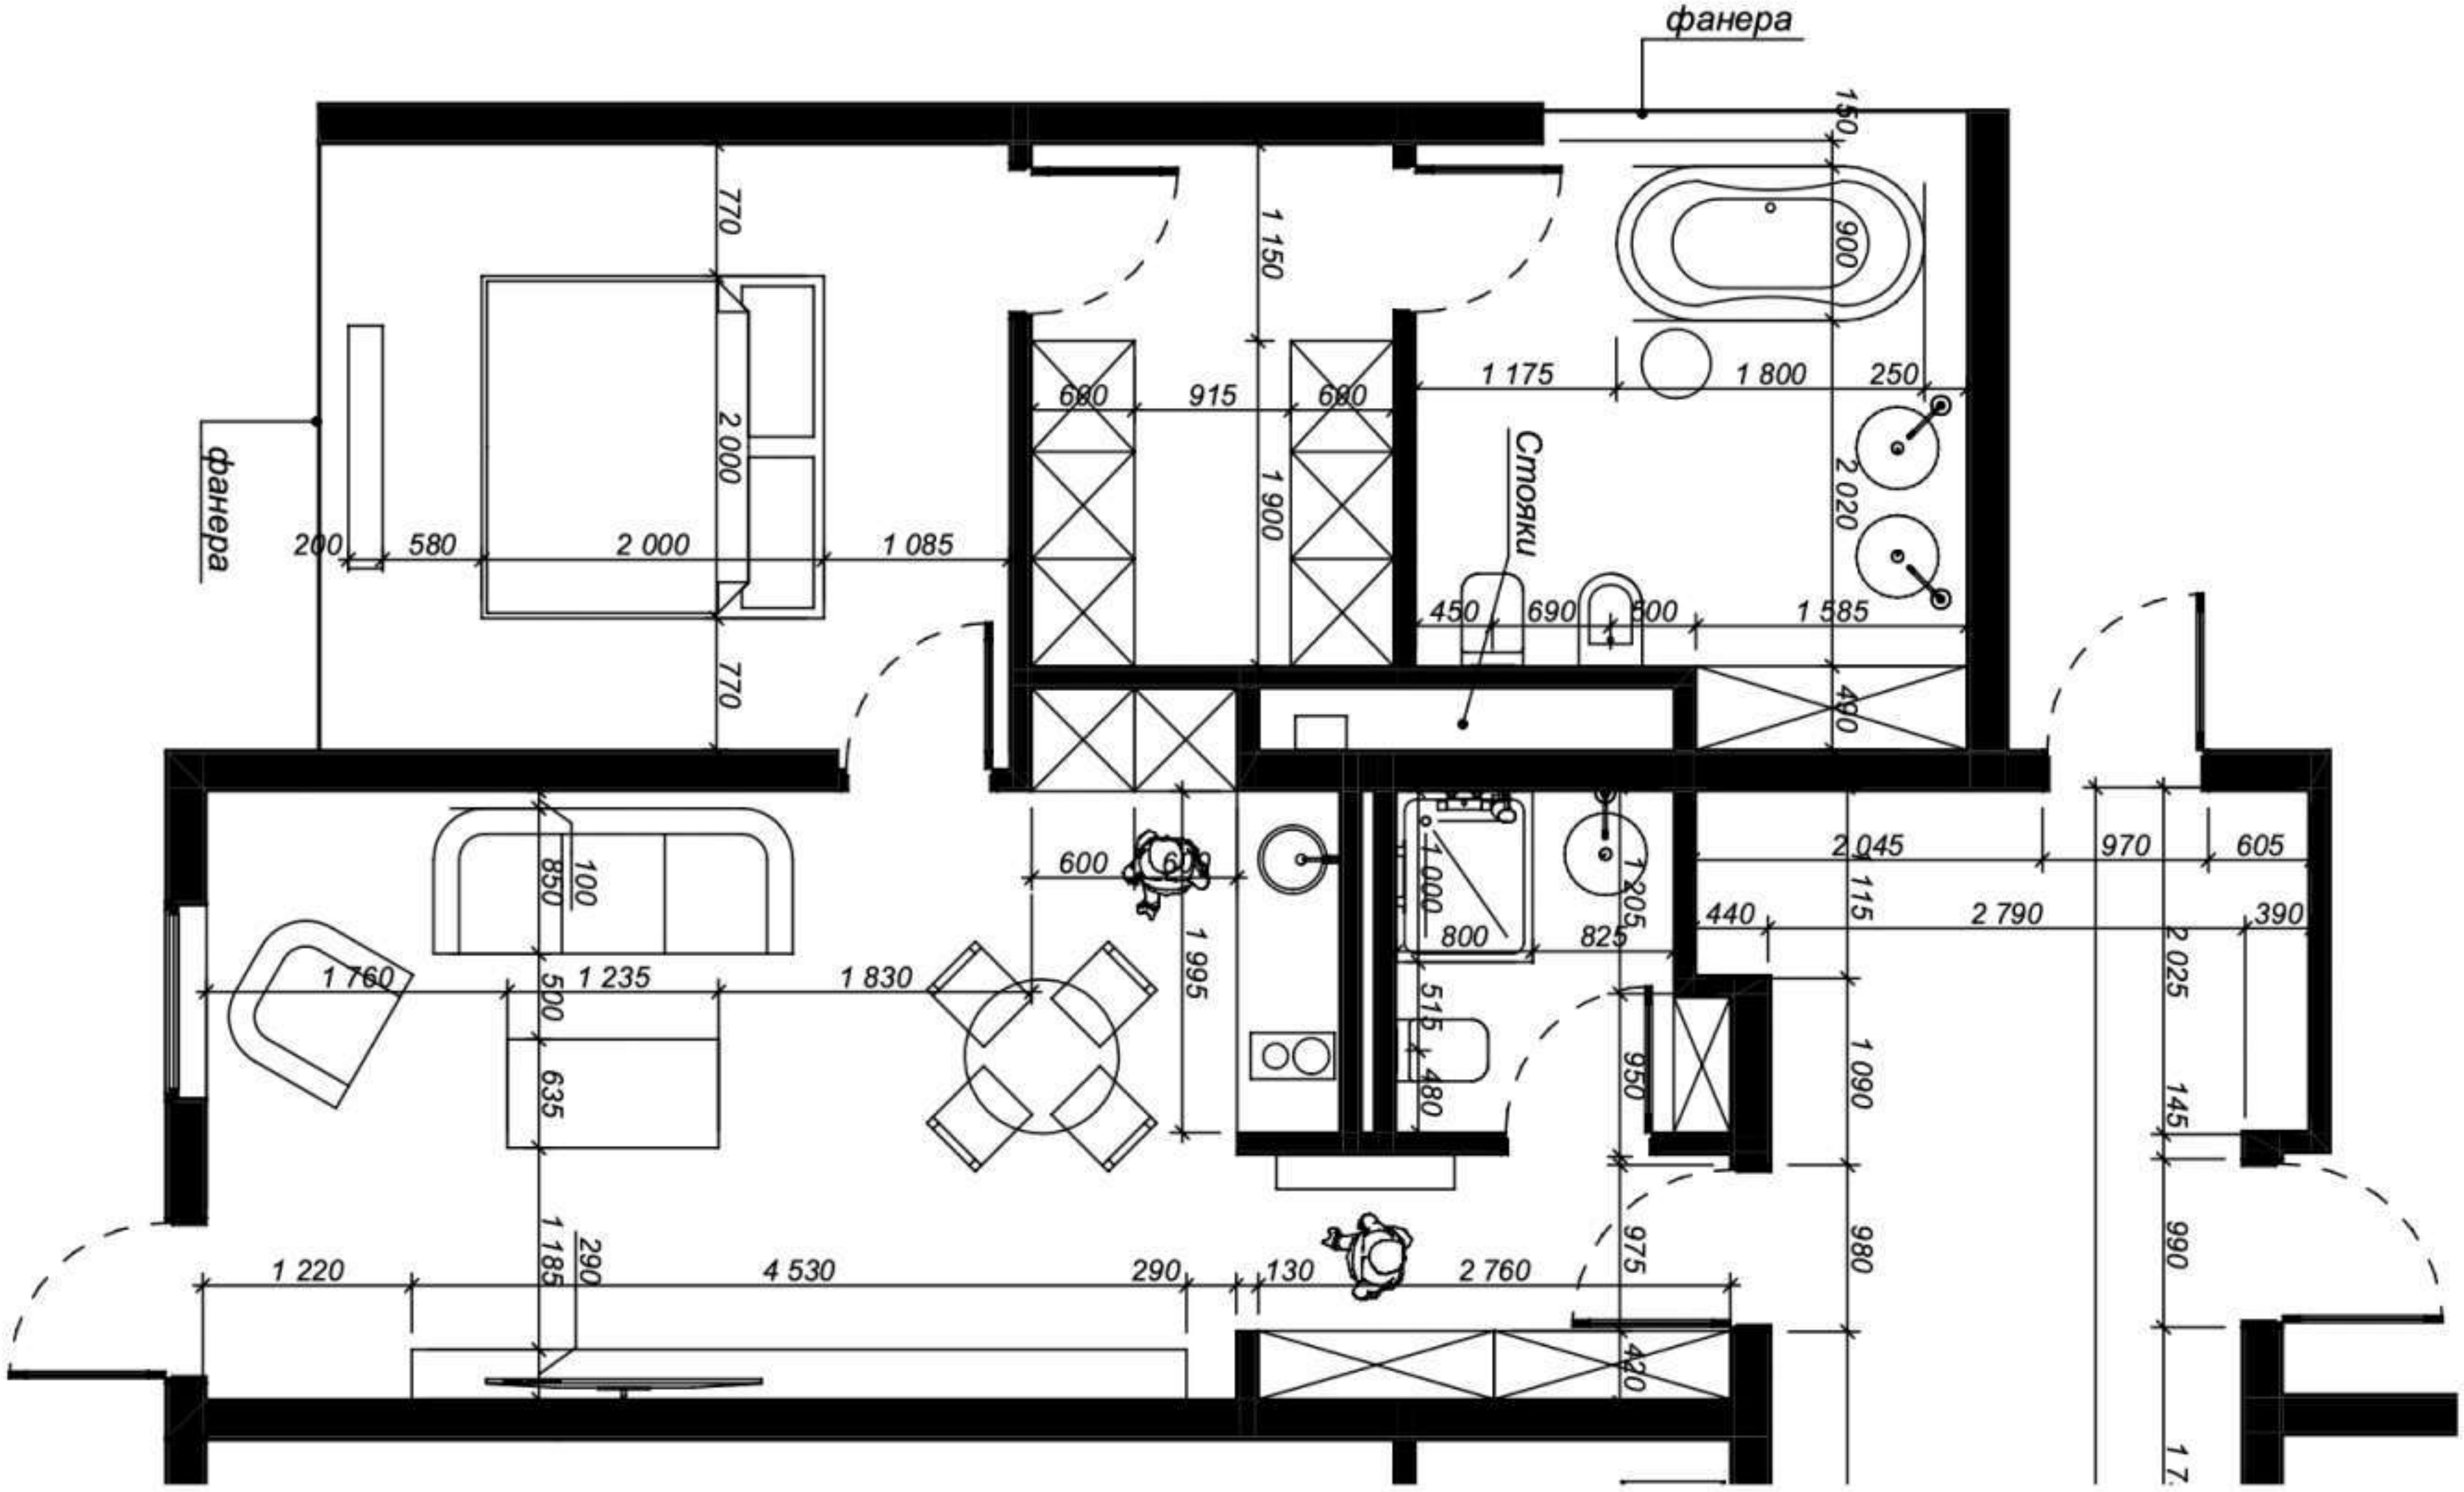

Junior Suite